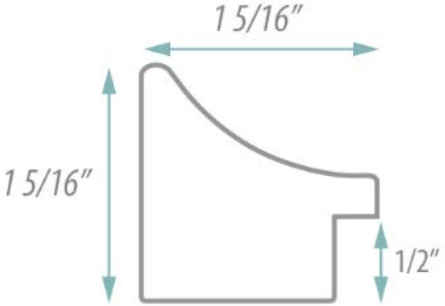

SPECIFICATION SHEET

FRAMED MIRROR MODEL#:
FM 84133-24X40

FRAMED MIRRORS COLLECTION

- FEATURES:**
- ONE 24X40" HIGH RESOLUTION SILVER PLATE GLASS MIRROR SIZE W/ DECORATIVE FRAME.
 - "WALL HUGGER" HANGERS FOR MOUNTING INCLUDED.
 - STANDARD MOUNTING STYLE IS VERTICAL. FOR HORIZONTAL, PLEASE SPECIFY WHEN ORDERING.
 - PACKED IN FOUR WALL (FOLDED DOUBLE WALL) CORRUGATION.
 - STYLE: TRANSITIONAL
 - COLOR: SILVER/PEWTER
 - FINISH: METALLIC GREY

- MIRROR FINISHES:**
- FLAT POLISHED EDGE
 - BEVELED EDGE

OVERALL SIZE DIMENSION: 26 5/8" WIDE X 42 5/8" HIGH X 1" DEEP